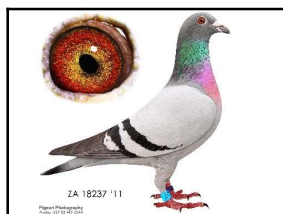

DAM

18237 2011 ZA

Alias "GOLDEN THREAD"
Super breeder. Mother of ZA 13/04719, 2 x Pretoria Combine winner and mother of ZA 15/03987 MR GOLD (1st Nat Ace Pigeon '17) and ZA 17/36138 MR MEDALS (1st Nat Ace Pigeon '18). 04719 was sold for R180 000 to Gys Louw.

3224577 2005 BELG

Alias "BAKLEIGAT BLIKSEM"
Super breeder. Descendants won: POCKET POWER - 1 WCPTA 370km 6208p, 1 Combine 590km 5252p. FB 15/11286 - 1 WCPTA 549km 6828p. ZA 14/00573 - 1 PWDC 536km 2006p. ZA 16/15509 - 1 EPPU 383km 1314p. GPU 15/11261 - 1 GPU Combine 499km 9064p, GPU 15/11251 - 1 GPU Combine 522km 8695p, ZA 13/04719 - 1 PWDC 573km 2049p and dam to ZA 15/03987 - 1st National Ace Pigeon 2017 & ZA 17/36138 - 1st National

2100467 2009 BELG

Alias "DOGTER BLAUWE BLIKSEM"
Grandmother of: ZA 13D BDU D2578 - 1st WCPTA 370km 6208p, 1st Comb 590km 5252p. ZA 15 FB 11286 - 1st WCPTA 549km 5440p, 1st THU Car Race 2012, SANPO Bronze Medal 2013 middle distance, SANPO Bronze Medal all distance 2013, 9th SAPIR Lofts. Mother of: ZA 10 35002 - 2 PWDU 642km. ZA 10 35001 - 5 PWDU 622km, 6 PWDU 291km, 8 PWDU 642km, 14 PWDU 621km, 19 PWDU 643km. ZA 10 35004 - 14 PWDU 692km, 16 PWDU 460km. ZA 14 434 - 6 Fed 499km, 6 (*1) Fed

3224577 2005 BELG

Alias "BAKLEIGAT BLIKSEM"
Super breeder. Descendants won: POCKET POWER - 1 WCPTA 370km 6208p, 1 Combine 590km 5252p. FB 15/11286 - 1 WCPTA 549km 6828p. ZA 14/00573 - 1 PWDC 536km 2006p. ZA 16/15509 - 1 EPPU 383km 1314p. GPU 15/11261 - 1 GPU Combine 499km 9064p, GPU 15/11251 - 1 GPU Combine 522km 8695p, ZA 13/04719 - 1 PWDC 573km 2049p and dam to ZA 15/03987 - 1st National Ace Pigeon 2017 & ZA 17/36138 - 1st National

1499445 2005 NL

Alias "PIET VALK JANSSEN"
Sister won 1st Nat Blois 2006 against 74500p. Full sister to father famous "109".

3158062 1998 BELG

Alias "BLIKSEM"
Best middle distance pigeon Belgium 2000. 1 Poitiers 1448p 538km, 2 Chateauroux 4662p 479km, 4 Ruffec 1778p, 5 Chartres 668p 314km, 5 Perigueux 1119p, 8 Poitiers

3031030 2001 BELG

Alias "BETTY"
Gdaughter Kannibaal. BETTY won 2 Blois 275p, 2 Bourges 356p, 6 Chartres 459p, 32 Bourges 5347p, 38 Blois 5115p, 94 Nat Bourges 14535p.

3003886 2002 BELG

Alias "BLAUWE BLIKSEM"
Sire of BLAUWE PRINCESS - 1 Reg Orleans, 1 Reg Bourges, 2 Prov Orleans 2310p, 4 Prov Toury 2235p, 21 Prov Toury 1671p, 7 Sens 603p. Also sire of

2301020 2004 BELG

Alias "DAUGHTER ROBERTINA"
Mother of 1 Melun 136p, 2 Toury 1889p, 16 Argenton 3134p, 40 Bourges 1975p, 43 La Souterraine 2734p, 49 Chateauroux 2995p, 57 Montlucon 3814p, 83 Montlucon 3814p,

3158062 1998 BELG

Alias "BLIKSEM"
Best middle distance pigeon Belgium 2000. 1 Poitiers 1448p 538km, 2 Chateauroux 4662p 479km, 4 Ruffec 1778p, 5 Chartres 668p 314km, 5 Perigueux 1119p, 8 Poitiers

3031030 2001 BELG

Alias "BETTY"
Gdaughter Kannibaal. BETTY won 2 Blois 275p, 2 Bourges 356p, 6 Chartres 459p, 32 Bourges 5347p, 38 Blois 5115p, 94 Nat Bourges 14535p.

0220979 2002 NL

Alias "BLAUW 979"
Brother to "03-112"

0121735 2001 NL

Alias "HELENA"
Full sister STROMBEEK 101 out of CEES 648 x ROXIE

3233008 1992 BELG

Alias "KOLONEL"